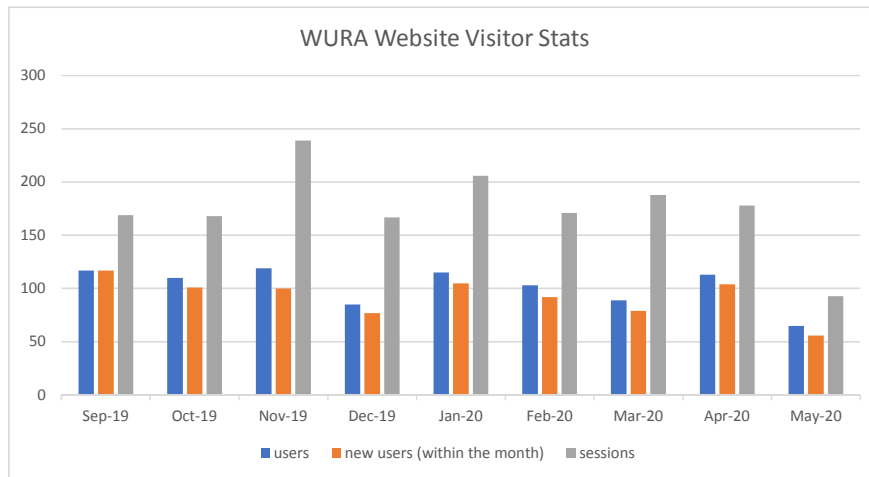

WURA Website Visitor Statistics

Audience overview figures by month

	Sep-19	Oct-19	Nov-19	Dec-19	Jan-20	Feb-20	Mar-20	Apr-20	May-20
users	117	110	119	85	115	103	89	113	65
new users (within the month)	117	101	100	77	105	92	79	104	56
sessions	169	168	239	167	206	171	188	178	93
sessions per user	1.44	1.53	2.01	1.96	1.79	1.95	2.11	1.58	1.43
page views	667	478	631	297	373	334	392	322	177
pages per session	3.95	2.85	2.64	1.78	1.81	1.95	2.09	1.81	1.9
avg session duration (mins:secs)	03:24	03:51	04:26	02:40	01:17	02:29	02:04	01:48	01:19
bounce rate	29.59%	47.62%	52.30%	70.66%	74.76%	57.31%	62.23%	70.22%	62.37%

new visitors		82.1%	73.0%	84.4%	84.7%	80.7%	83.2%	81.9%	78.9%
returning visitors		17.9%	27.0%	15.6%	15.3%	19.3%	16.8%	18.1%	21.1%

Pages viewed

home page	232	141	279	140	159	151	175	155	52
recent news	56	56	28	17	17	17	20		7
gallery	44	23	27		6	6			13
history	30	16	29	9		11			11
planning & development	29	36	41	15	30	23	29	14	10
wildlife gallery	22								
wura archives			21				7		7
about		25	19			10	24		10
faq							20		9
current levies								7	